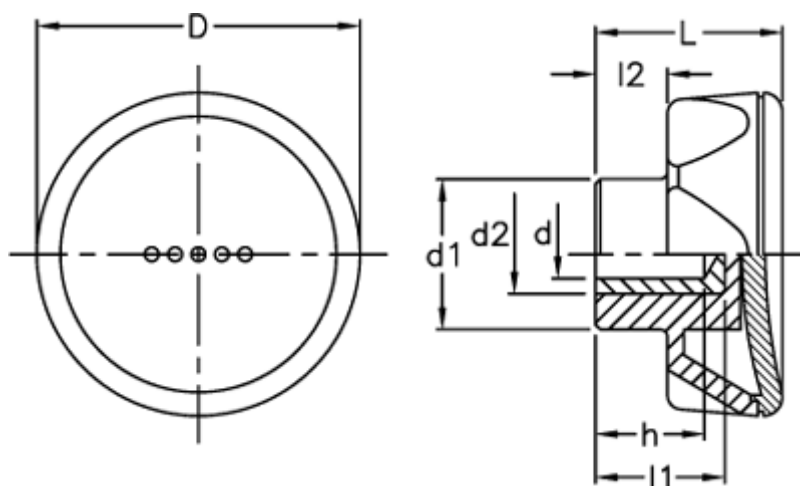

Article number: 23052212065

Description: E+G Lobe knob
ELK.45-A8-C5 light-blue centre cap

Measures

D	= 45
d1	= 21.0
d2	= 14
d H9	= 8
h	= 14
L	= 26
l1	= 19
l2	= 10